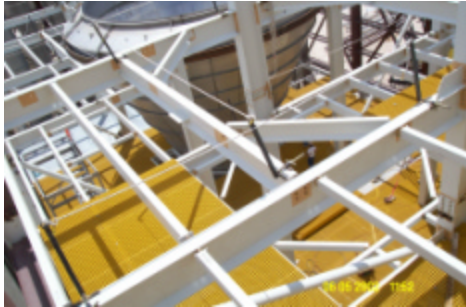

both organizations to share in the growth opportunities of this expanding market segment, not only in the U.S. but all of North America and worldwide.

Fiberglass Grating

Located in the New Mexican desert, this 6-level outdoor dairy facility required flooring that achieved many different objectives. First, the flooring had to be light weight to minimize the supporting structures and allow for easier installation, yet strong enough for maintenance personnel to safely navigate the 6-floor structure. The flooring also had to withstand the outside elements, corrosive environment and frequent cleaning, so steel was not an option.

GRIDWALK® 2" Molded Grating, Type Vinyl Ester, yellow color grating was selected by Dairiconcepts engineers for this project because it satisfied all of the requirements. Installed by Garland Loman Contractors, the grating was fabricated to size and engineered to cover each level without any cutting during

installation and each piece was labeled so the installation team knew which level and location to lay each sheet of GRIDWALK®. The installers and owners were pleased with the end result and how quickly the system was installed.